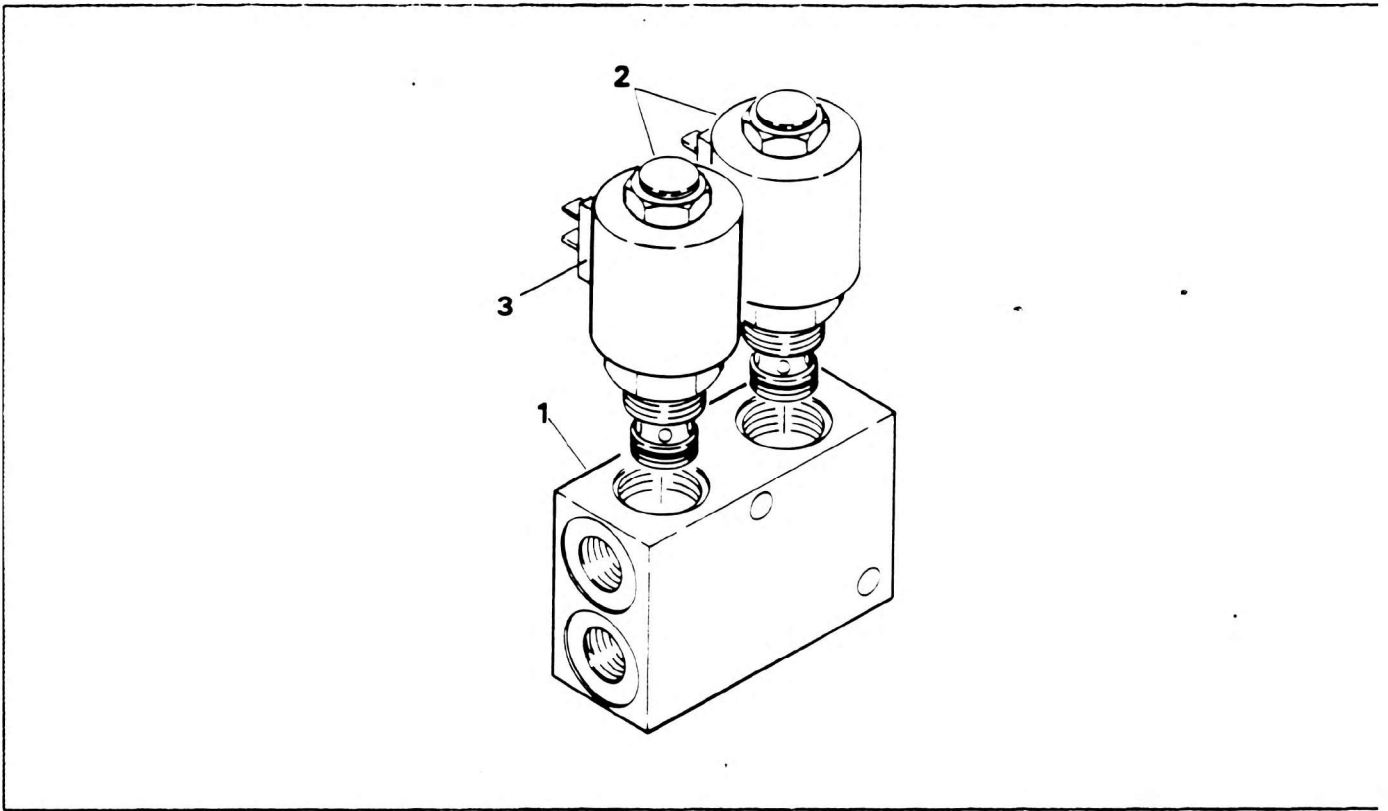

VALVE ASSEMBLY - SOLENOID

GROVE

NO.	PART NO.	QTY	DESCRIPTION	NO.	PART NO.	QTY	DESCRIPTION
	7-926-001859		COMPLETE ASSY				
1	NOT SERVICED	1	BODY				
2	9-926-105592	2	CARTRIDGE				
			9-926-105593 REPAIR KIT				
3	9-926-105811	2	COIL				